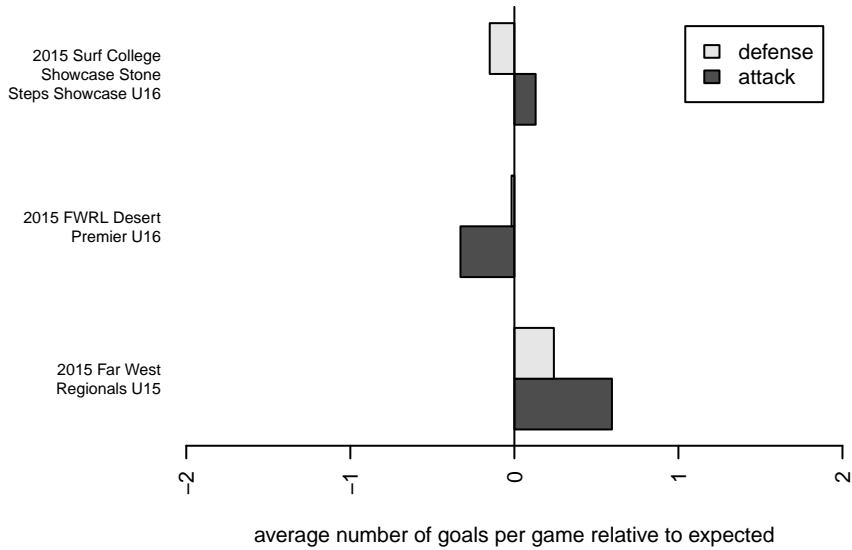

NM Rush 00 G99

, NM
 G99 total strength=1778
 attack=36.15 defense=24.29

alt names used:
 NEW MEXICO RUSH '00 G (NM)
 NM Rush SC 00 (NM) (SC)
 NEW MEXICO RUSH '00 G

Venues played:
 2015 Far West Regionals U15
 2015 FWRL Desert Premier U16
 2015 Surf College Showcase Stone Steps Sho

NM Rush 00 G99
 Dots are actual minus expected GF (blue circles) and GA (red triangles).
 Blue line is smoothed change in attack strength. Red is smoothed change in defense strength.

**attack and defense variance (black dot)
relative to other teams
and top 10 in region**

**attack and defense rating
relative to others at age
and all opponents in last 13 months**

**attack and defense rating
relative to others at age
and all opponents in last 13 months**

Performance relative to 13 month average

Performance relative to 13 month average

Distribution of opponents
 Red = Lose zone, Blue = Win zone, Green = Even
 Black line separates win/lose zones

lot. A=Neither has attack advantage, B=Opponent has both attack and defense advantage, C=Opponent has both attack and defense disadvantage, D=Both have