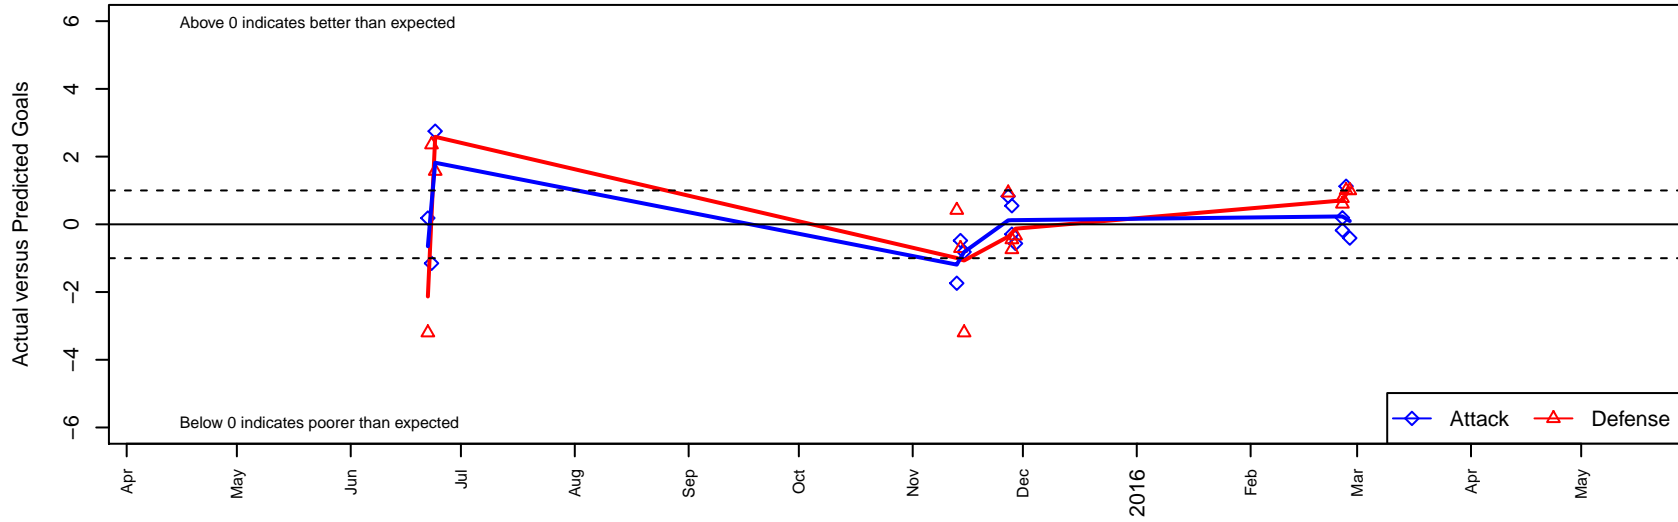

NM Rush 00 G99

, NM
 G99 total strength=1778
 attack=36.15 defense=24.29

alt names used:
 NEW MEXICO RUSH '00 G (NM)
 NM Rush SC 00 (NM) (SC)
 NEW MEXICO RUSH '00 G

Venues played:
 2015 Far West Regionals U15
 2015 FWRL Desert Premier U16
 2015 Surf College Showcase Stone Steps Sho

NM Rush 00 G99
 Dots are actual minus expected GF (blue circles) and GA (red triangles).
 Blue line is smoothed change in attack strength. Red is smoothed change in defense strength.

**attack and defense variance (black dot)
relative to other teams
and top 10 in region**

**attack and defense rating
relative to others at age
and all opponents in last 13 months**

**attack and defense rating
relative to others at age
and all opponents in last 13 months**

Performance relative to 13 month average

Performance relative to 13 month average

Distribution of opponents
 Red = Lose zone, Blue = Win zone, Green = Even
 Black line separates win/lose zones

lot. A=Neither has attack advantage, B=Opponent has both attack and defense advantage, C=Opponent has both attack and defense disadvantage, D=Both have